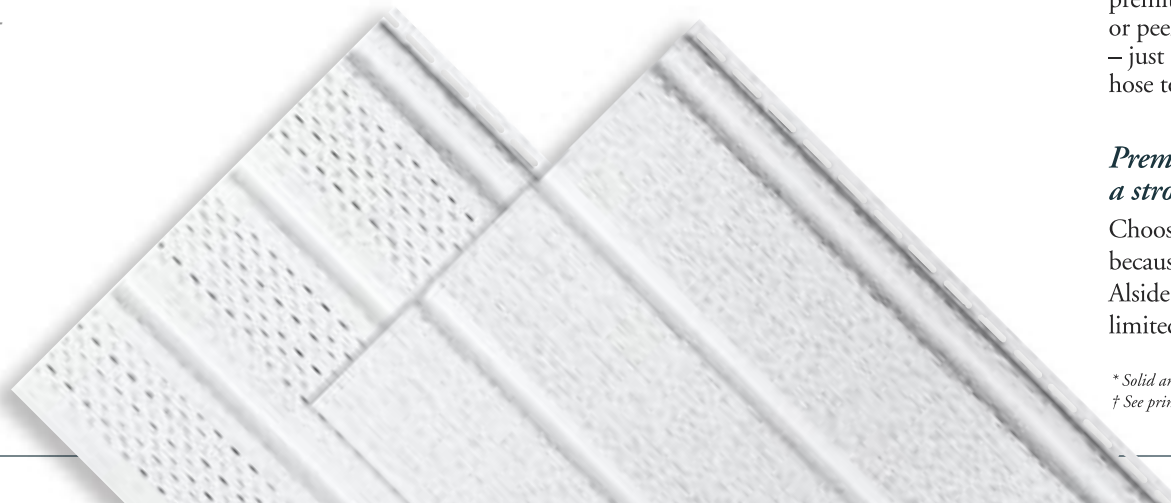

Striking vertical accents.

Use solid Alliance T4 panels to accent entrances, gable ends or even entire walls.

Alliance T4 . . . the versatile finishing touch.

Alliance T4 makes it simple to add beautiful, easy-care porch ceilings (above).

Vented panels give eaves a beautiful finishing touch plus they help cool your attic (far left).